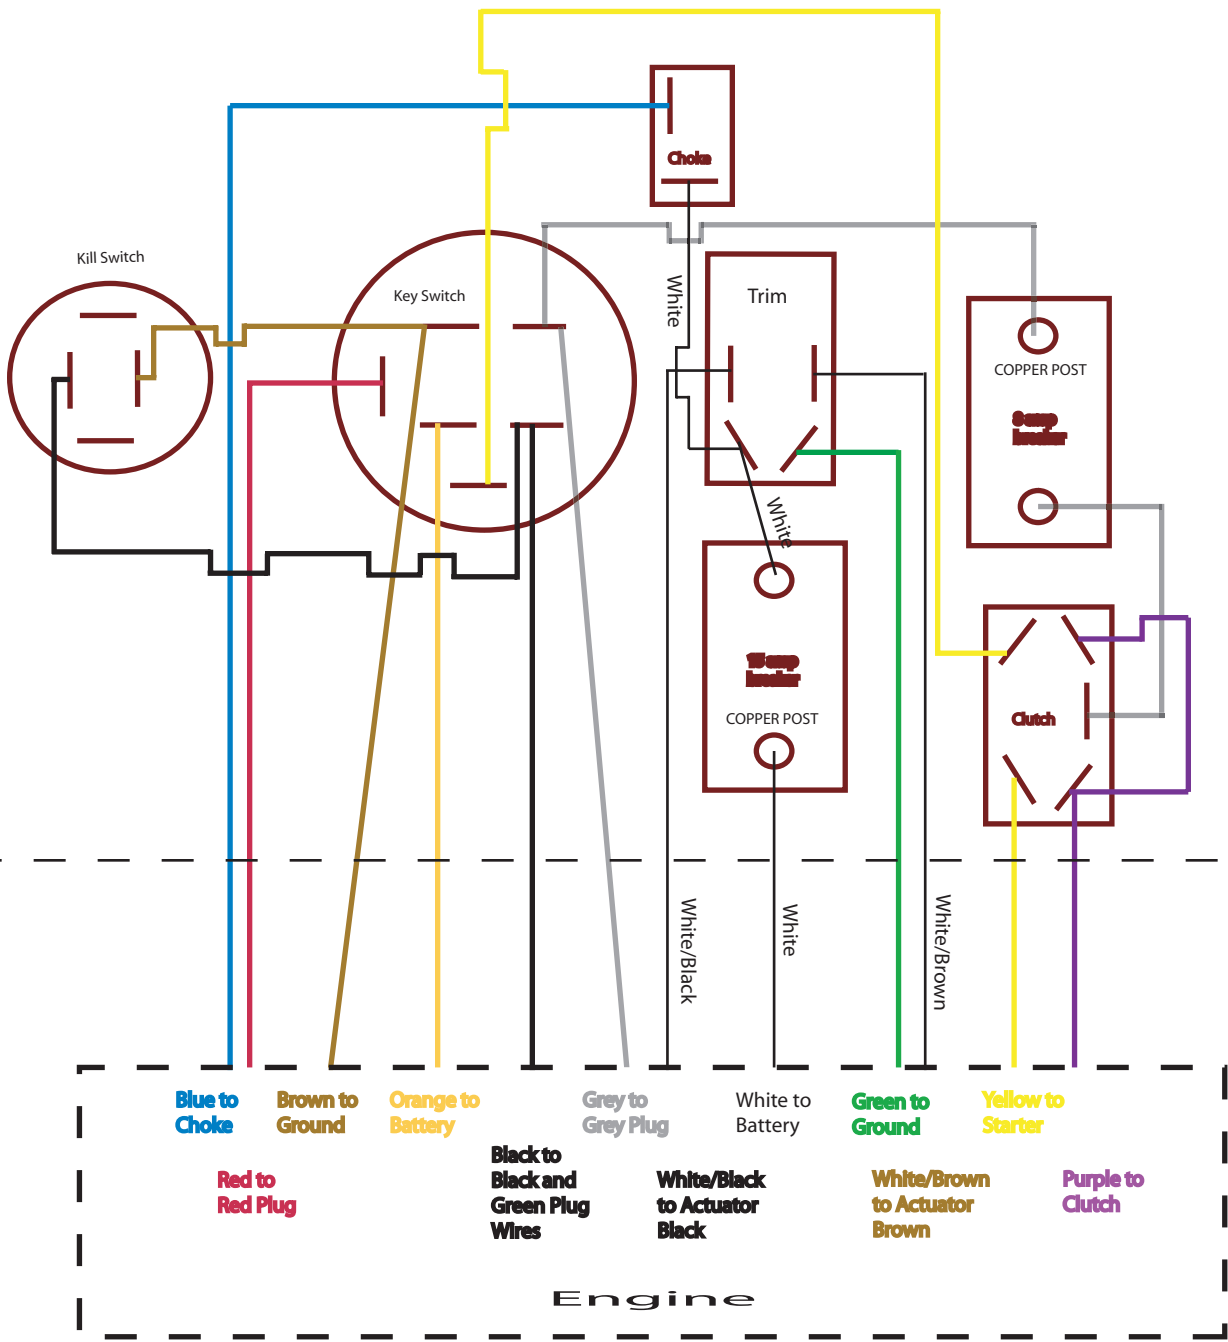

Control Panel

Cable Measuring Formula
 Add 5' to distance from mounting point to the rear corner of the boat.

Additional Wire:
 Brown Jumper from Choke and Ground